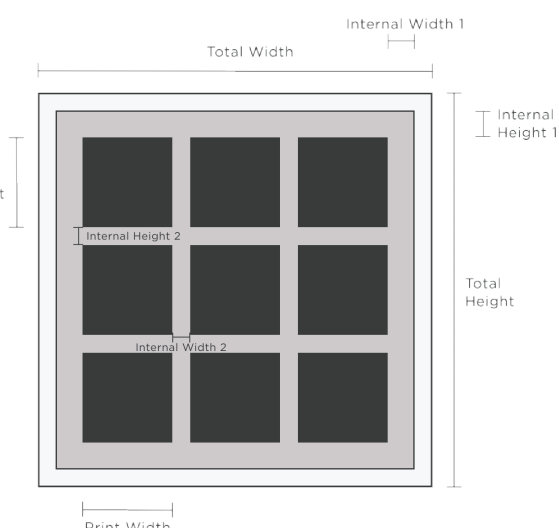

Float Frame Sizes

Modern Frame - Deep Style	Total Height (Print + Float Area + Frame)	Total Width (Print + Float Area + Frame)	Number of prints	Print Height	Print Width	Internal Height 1 (Between frame and print)	Internal Width 1 (Between frame and print)	Internal Height 2 (Between prints)	Internal Width 2 (Between prints)
10x24" (254x609.6mm)	10.5" (280mm)	26.0" (660.8mm)	3	6.5" (165mm)	6.5" (165mm)	1.5" (38.5mm)	1.5" (38.5mm)	/	1" (25.4mm)
12x36" (304.8x914.4mm)	12.5" (330.6mm)	38.0" (965.8mm)	3	8.0" (203mm)	10.0" (254mm)	1.8" (44.8mm)	2.3" (57.5mm)	/	1" (25.4mm)
16x16" (406.4x406.4mm)	16.6" (433mm)	17.0" (433.1mm)	4	5.5" (140mm)	5.5" (140mm)	2.0" (51.2mm)	2.0" (51.2mm)	0.5" (12.7mm)	0.5" (12.7mm)
20x20" (508x508mm)	20.6" (535mm)	21.0" (535.1mm)	4	7.5" (191mm)	7.5" (191mm)	2.0" (51.2mm)	2.0" (51.2mm)	0.5" (12.7mm)	0.5" (12.7mm)
20x30" (508x762mm)	20.6" (535mm)	32.0" (815mm)	6	7.5" (191mm)	7.5" (191mm)	2.0" (51.2mm)	3.0" (76.6mm)	0.5" (12.7mm)	1" (25.4mm)
24x24" (609.6x609.6mm)	26.0" (672.6mm)	26.0" (672.6mm)	9	6.0" (152mm)	6.0" (152mm)	2.0" (51.2mm)	2.0" (51.2mm)	1.5" (38.1mm)	1.5" (38.1mm)
24x36" (609.6x914.4mm)	25.0" (647.8mm)	38.0" (965mm)	6	9.5" (241mm)	9.5" (241mm)	2.0" (51.2mm)	3.0" (76.6mm)	0.5" (12.7mm)	1" (25.4mm)