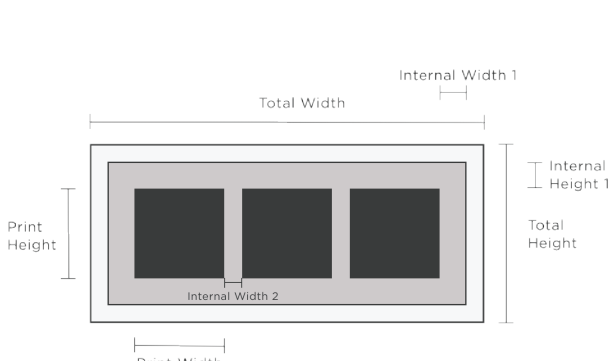

Float Frame Sizes

Modern Frame - Deep Style	Total Height (Print + Float Area + Frame)	Total Width (Print + Float Area + Frame)	Number of prints	Print Height	Print Width	Internal Height 1 (Between frame and print)	Internal Width 1 (Between frame and print)	Internal Height 2 (Between prints)	Internal Width 2 (Between prints)
10x24" (254x609.6mm)	10.5" (280mm)	26.0" (660.8mm)	3	6.5" (165mm)	6.5" (165mm)	1.5" (38.5mm)	1.5" (38.5mm)	/	1" (25.4mm)
12x36" (304.8x914.4mm)	12.5" (330.6mm)	38.0" (965.8mm)	3	8.0" (203mm)	10.0" (254mm)	1.8" (44.8mm)	2.3" (57.5mm)	/	1" (25.4mm)
16x16" (406.4x406.4mm)	16.6" (433mm)	17.0" (433.1mm)	4	5.5" (140mm)	5.5" (140mm)	2.0" (51.2mm)	2.0" (51.2mm)	0.5" (12.7mm)	0.5" (12.7mm)
20x20" (508x508mm)	20.6" (535mm)	21.0" (535.1mm)	4	7.5" (191mm)	7.5" (191mm)	2.0" (51.2mm)	2.0" (51.2mm)	0.5" (12.7mm)	0.5" (12.7mm)
20x30" (508x762mm)	20.6" (535mm)	32.0" (815mm)	6	7.5" (191mm)	7.5" (191mm)	2.0" (51.2mm)	3.0" (76.6mm)	0.5" (12.7mm)	1" (25.4mm)
24x24" (609.6x609.6mm)	26.0" (672.6mm)	26.0" (672.6mm)	9	6.0" (152mm)	6.0" (152mm)	2.0" (51.2mm)	2.0" (51.2mm)	1.5" (38.1mm)	1.5" (38.1mm)
24x36" (609.6x914.4mm)	25.0" (647.8mm)	38.0" (965mm)	6	9.5" (241mm)	9.5" (241mm)	2.0" (51.2mm)	3.0" (76.6mm)	0.5" (12.7mm)	1" (25.4mm)