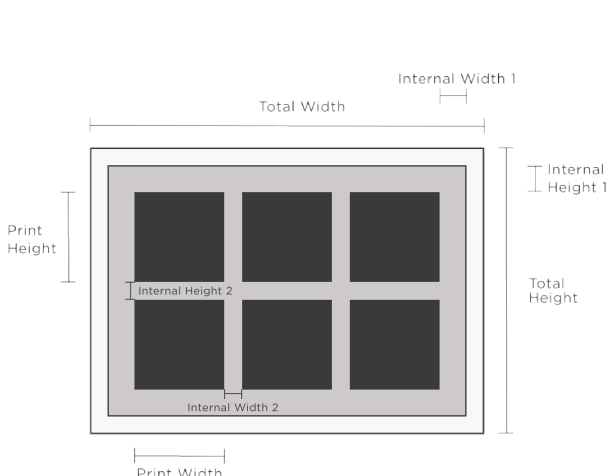

Float Frame Sizes

Modern Frame - Deep Style	Total Height (Print + Float Area + Frame)	Total Width (Print + Float Area + Frame)	Number of prints	Print Height	Print Width	Internal Height 1 (Between frame and print)	Internal Width 1 (Between frame and print)	Internal Height 2 (Between prints)	Internal Width 2 (Between prints)
10x24" (254x609.6mm)	10.5" (280mm)	26.0" (660.8mm)	3	6.5" (165mm)	6.5" (165mm)	1.5" (38.5mm)	1.5" (38.5mm)	/	1" (25.4mm)
12x36" (304.8x914.4mm)	12.5" (330.6mm)	38.0" (965.8mm)	3	8.0" (203mm)	10.0" (254mm)	1.8" (44.8mm)	2.3" (57.5mm)	/	1" (25.4mm)
16x16" (406.4x406.4mm)	16.6" (433mm)	17.0" (433.1mm)	4	5.5" (140mm)	5.5" (140mm)	2.0" (51.2mm)	2.0" (51.2mm)	0.5" (12.7mm)	0.5" (12.7mm)
20x20" (508x508mm)	20.6" (535mm)	21.0" (535.1mm)	4	7.5" (191mm)	7.5" (191mm)	2.0" (51.2mm)	2.0" (51.2mm)	0.5" (12.7mm)	0.5" (12.7mm)
20x30" (508x762mm)	20.6" (535mm)	32.0" (815mm)	6	7.5" (191mm)	7.5" (191mm)	2.0" (51.2mm)	3.0" (76.6mm)	0.5" (12.7mm)	1" (25.4mm)
24x24" (609.6x609.6mm)	26.0" (672.6mm)	26.0" (672.6mm)	9	6.0" (152mm)	6.0" (152mm)	2.0" (51.2mm)	2.0" (51.2mm)	1.5" (38.1mm)	1.5" (38.1mm)
24x36" (609.6x914.4mm)	25.0" (647.8mm)	38.0" (965mm)	6	9.5" (241mm)	9.5" (241mm)	2.0" (51.2mm)	3.0" (76.6mm)	0.5" (12.7mm)	1" (25.4mm)