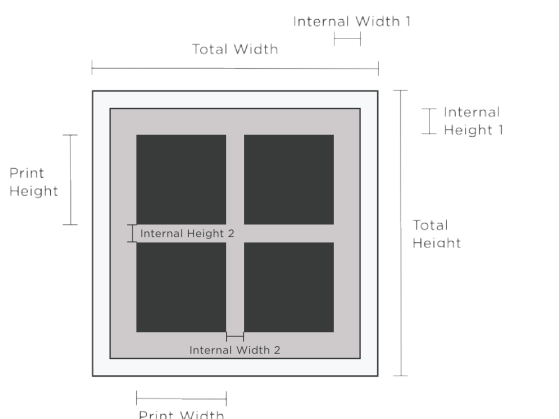

Float Frame Sizes

Modern Frame - Deep Style	Total Height (Print + Float Area + Frame)	Total Width (Print + Float Area + Frame)	Number of prints	Print Height	Print Width	Internal Height 1 (Between frame and print)	Internal Width 1 (Between frame and print)	Internal Height 2 (Between prints)	Internal Width 2 (Between prints)
10x24" (254x609.6mm)	10.5" (280mm)	26.0" (660.8mm)	3	6.5" (165mm)	6.5" (165mm)	1.5" (38.5mm)	1.5" (38.5mm)	/	1" (25.4mm)
12x36" (304.8x914.4mm)	12.5" (330.6mm)	38.0" (965.8mm)	3	8.0" (203mm)	10.0" (254mm)	1.8" (44.8mm)	2.3" (57.5mm)	/	1" (25.4mm)
16x16" (406.4x406.4mm)	16.6" (433mm)	17.0" (433.1mm)	4	5.5" (140mm)	5.5" (140mm)	2.0" (51.2mm)	2.0" (51.2mm)	0.5" (12.7mm)	0.5" (12.7mm)
20x20" (508x508mm)	20.6" (535mm)	21.0" (535.1mm)	4	7.5" (191mm)	7.5" (191mm)	2.0" (51.2mm)	2.0" (51.2mm)	0.5" (12.7mm)	0.5" (12.7mm)
20x30" (508x762mm)	20.6" (535mm)	32.0" (815mm)	6	7.5" (191mm)	7.5" (191mm)	2.0" (51.2mm)	3.0" (76.6mm)	0.5" (12.7mm)	1" (25.4mm)
24x24" (609.6x609.6mm)	26.0" (672.6mm)	26.0" (672.6mm)	9	6.0" (152mm)	6.0" (152mm)	2.0" (51.2mm)	2.0" (51.2mm)	1.5" (38.1mm)	1.5" (38.1mm)
24x36" (609.6x914.4mm)	25.0" (647.8mm)	38.0" (965mm)	6	9.5" (241mm)	9.5" (241mm)	2.0" (51.2mm)	3.0" (76.6mm)	0.5" (12.7mm)	1" (25.4mm)