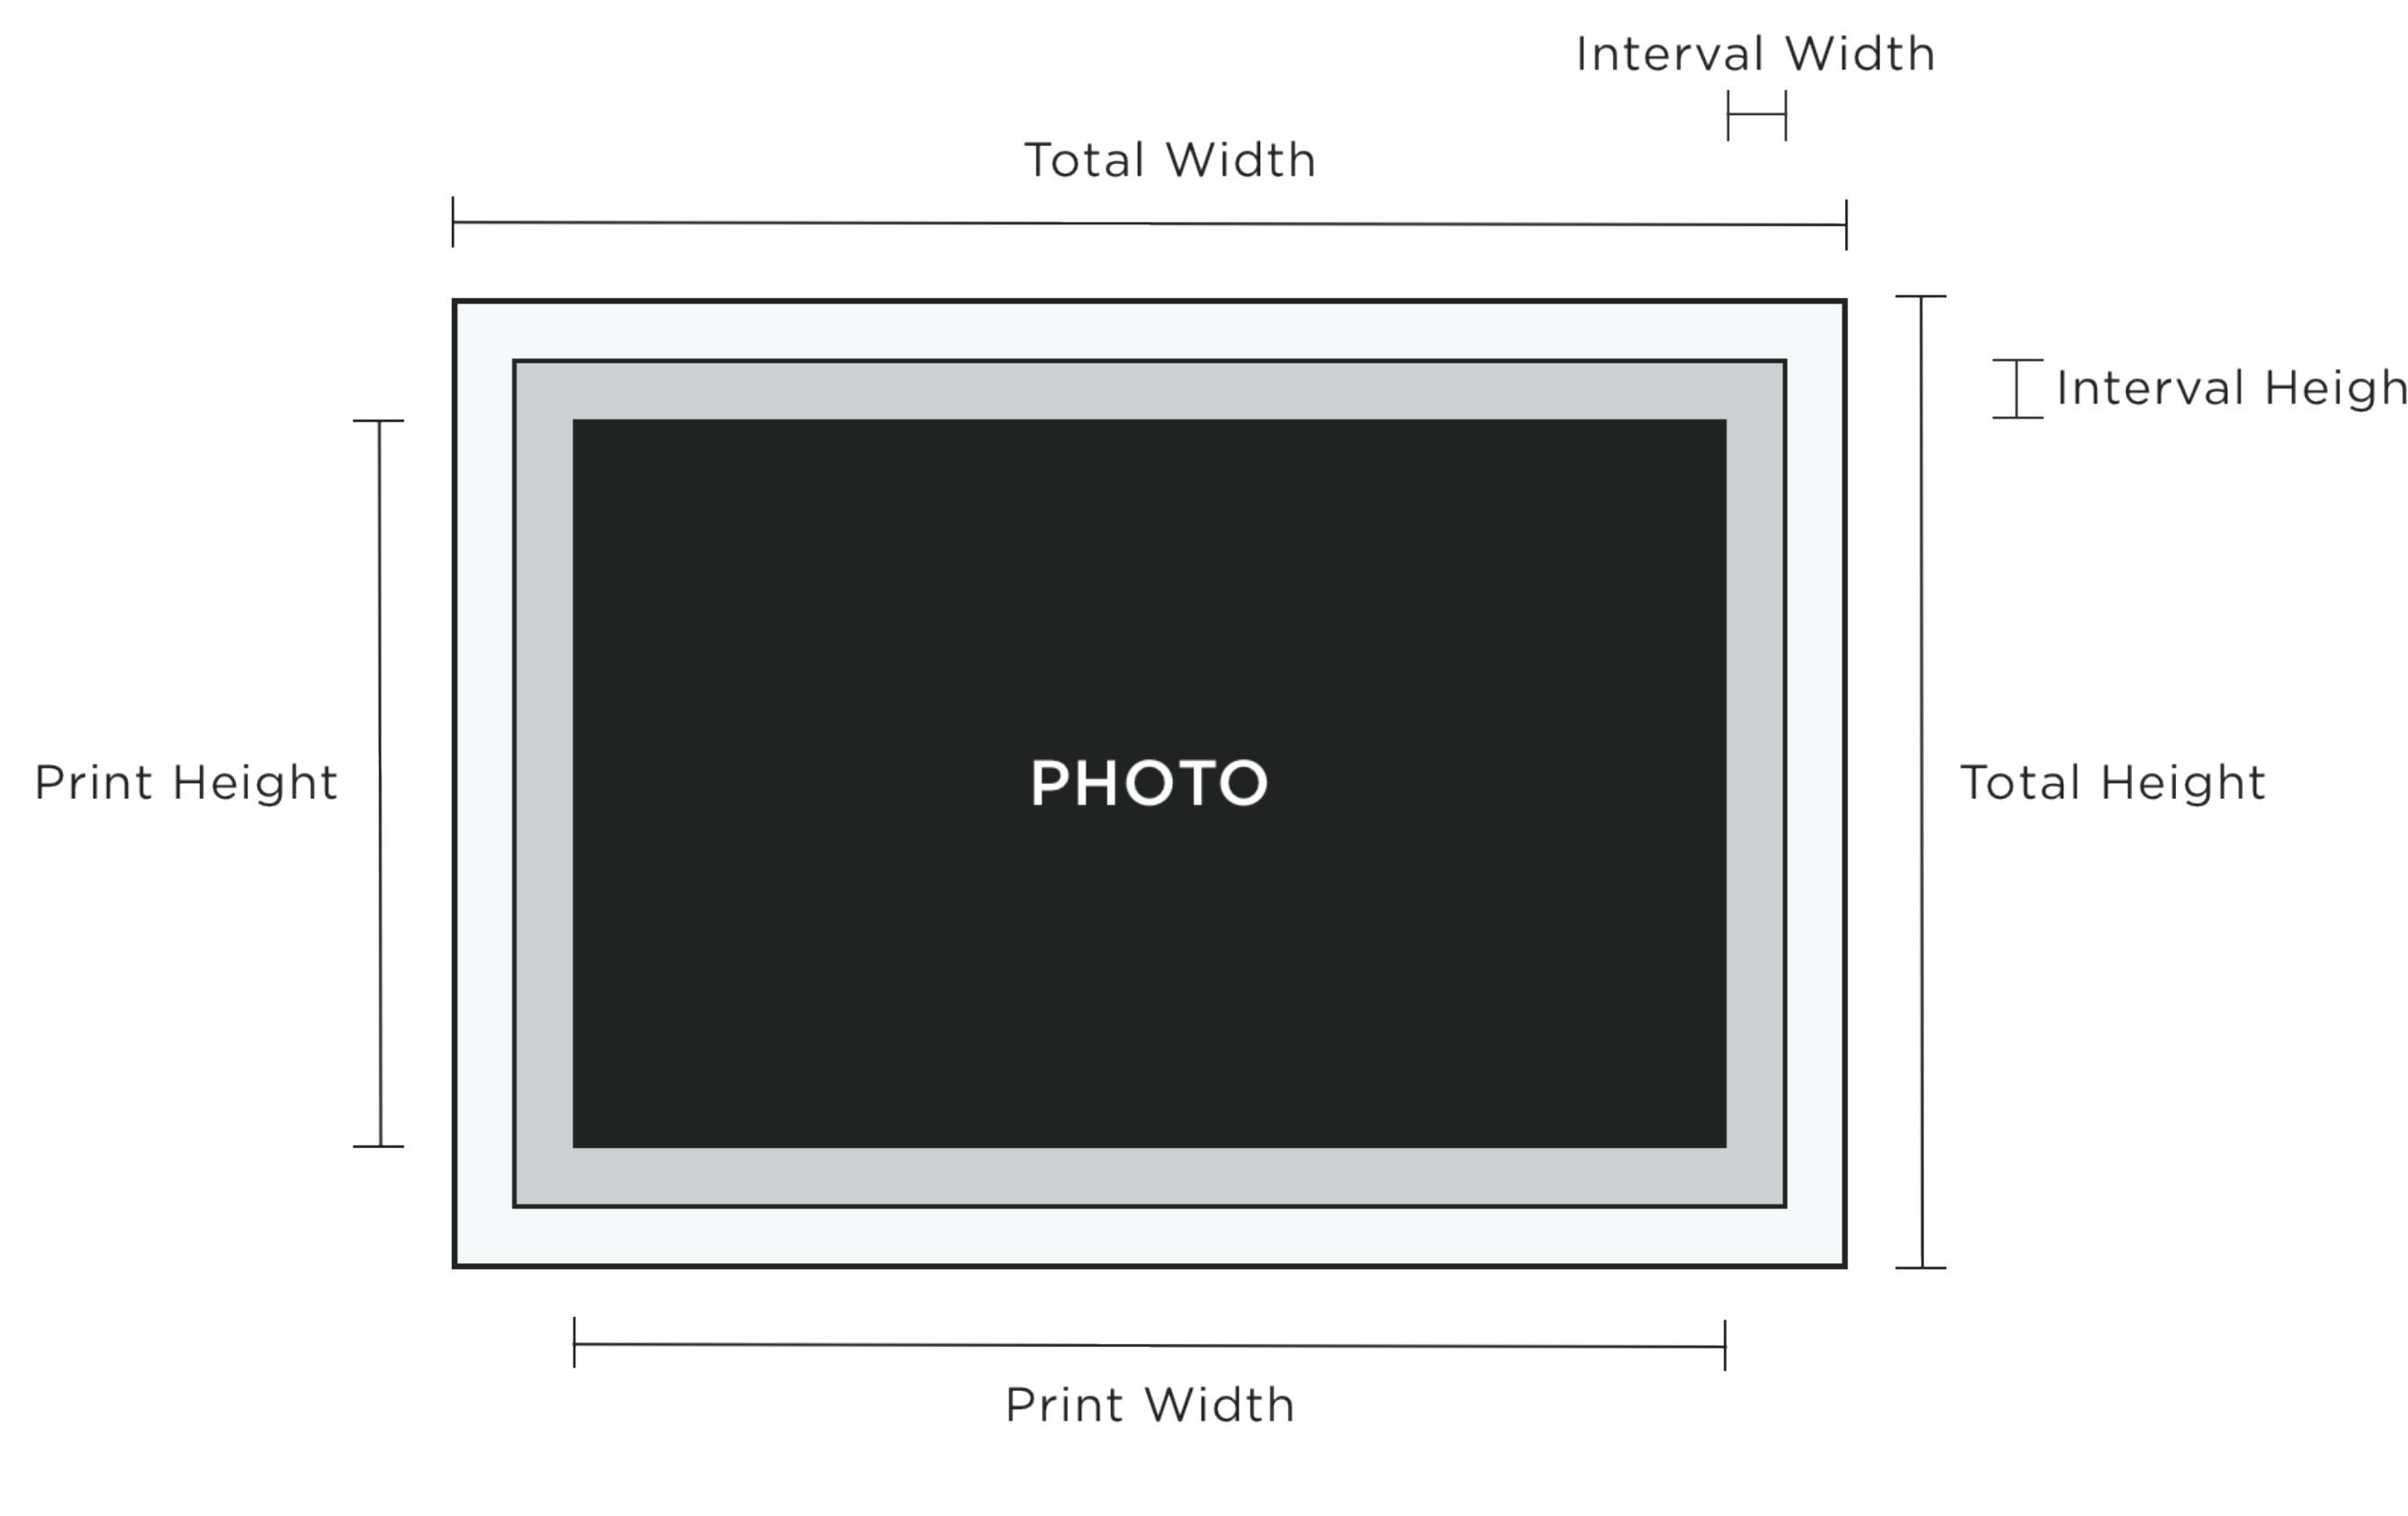

Float Frame Sizes

Modern Frame - Deep Style	Total Height (Print + Float Area + Frame)	Total Width (Print + Float Area + Frame)	Print Height	Print Width	Interval Height	Interval Width
8x10" (203.2x254mm)	9.0" (229.6mm)	11.0" (280.6mm)	5.5" (140mm)	7.5" (191mm)	1.0" (25.8mm)	1.0" (25.8mm)
8x12" (203.2x304.8mm)	9.0" (229.6mm)	13.0" (331.4mm)	5.5" (140mm)	7.5" (191mm)	1.0" (25.8mm)	2.0" (51.2mm)
10x24" (254x609.6mm)	11.0" (280mm)	25.0" (636mm)	6.5" (165mm)	20.5" (521mm)	1.5" (38.5mm)	1.5" (38.5mm)
11x14" (279.4x355.6mm)	12.0" (306mm)	15.0" (381.4mm)	7.5" (191mm)	9.5" (241mm)	1.5" (38.5mm)	2.0" (51.2mm)
12x12" (304.8x304.8mm)	13.0" (331.4mm)	13.0" (331.4mm)	7.5" (191mm)	7.5" (191mm)	2.0" (51.2mm)	2.0" (51.2mm)
12x36" (304.8x914.4mm)	13.0" (330.6mm)	37.0" (940mm)	8.0" (203mm)	31.0" (787mm)	1.8" (44.8mm)	2.3" (57.5mm)
16x16" (406.4x406.4mm)	17.0" (432.4mm)	17.0" (432.4mm)	11.5" (292mm)	11.5" (292mm)	2.0" (51.2mm)	2.0" (51.2mm)
16x20" (406.4x508mm)	17.0" (432.4mm)	21.0" (534.4mm)	11.5" (292mm)	15.5" (394mm)	2.0" (51.2mm)	2.0" (51.2mm)
16x24" (406.4x609.6mm)	17.0" (432.4mm)	25.0" (636.2mm)	11.5" (292mm)	17.5" (445mm)	2.0" (51.2mm)	3.0" (76.6mm)
20x20" (508x508mm)	21.0" (534.4mm)	21.0" (534.4mm)	15.5" (394mm)	15.5" (394mm)	2.0" (51.2mm)	2.0" (51.2mm)
20x24" (508x609.6mm)	21.0" (534.4mm)	25.0" (636.2mm)	15.5" (394mm)	19.5" (495mm)	2.0" (51.2mm)	2.0" (51.2mm)
20x30" (508x762mm)	21.0" (534.4mm)	31.0" (788.2mm)	15.5" (394mm)	23.5" (597mm)	2.0" (51.2mm)	3.0" (76.6mm)
24x24" (609.6x609.6mm)	25.0" (635.4mm)	25.0" (635.4mm)	19.5" (495mm)	19.5" (495mm)	2.0" (51.2mm)	2.0" (51.2mm)
24x36" (609.6x914.4mm)	25.0" (635.4mm)	37.0" (940.2mm)	19.5" (495mm)	29.5" (749mm)	2.0" (51.2mm)	3.0" (76.6mm)